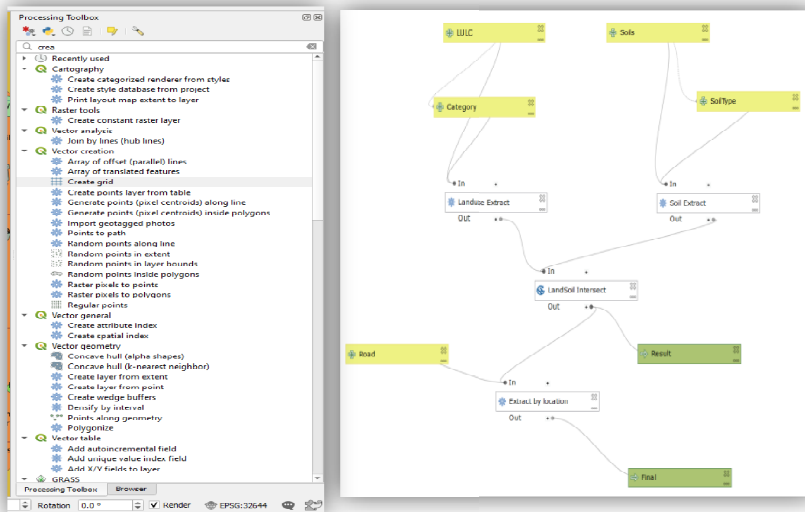

Brief:

Spatial Data Analysis is the application of specialized graphic tools to process, derive, infer and interpret feature locations, attributes and spatial relationships between various spatial data layers. The geographic objects, natural processes and events occurring on, above the earth's surface have explicit or implicit spatial connections, well-defined rules and laws based on which they continuously interact; for e.g., soils have implicit connections with the plants above; water always flows downslope and the time to destination is dependent on distance, traffic and path taken. Knowledge of these connections are paramount for analysts to uncover the patterns and clues that help analyze event of interest.

Understanding the science behind the usage of tools is mandatory to derive precise information about feature location, properties and relationships. GIS environment provides tools for spatial analysis that help provide intelligent solutions to natural resource management, emergency management, transportation modeling, suitability identification, environmental monitoring etc.,

Webinar Focus

The 3-day webinar aims to provide fundamental aspects of spatial data analysis like

- Spatial Analysis Techniques (Vector & Raster)
- Spatial Interpolation techniques
- Surface Analysis
- Spatial Modeling
- Network Analysis using open source software's and packages with case studies in hazard zonation, runoff modeling, flood forecasting, etc.,